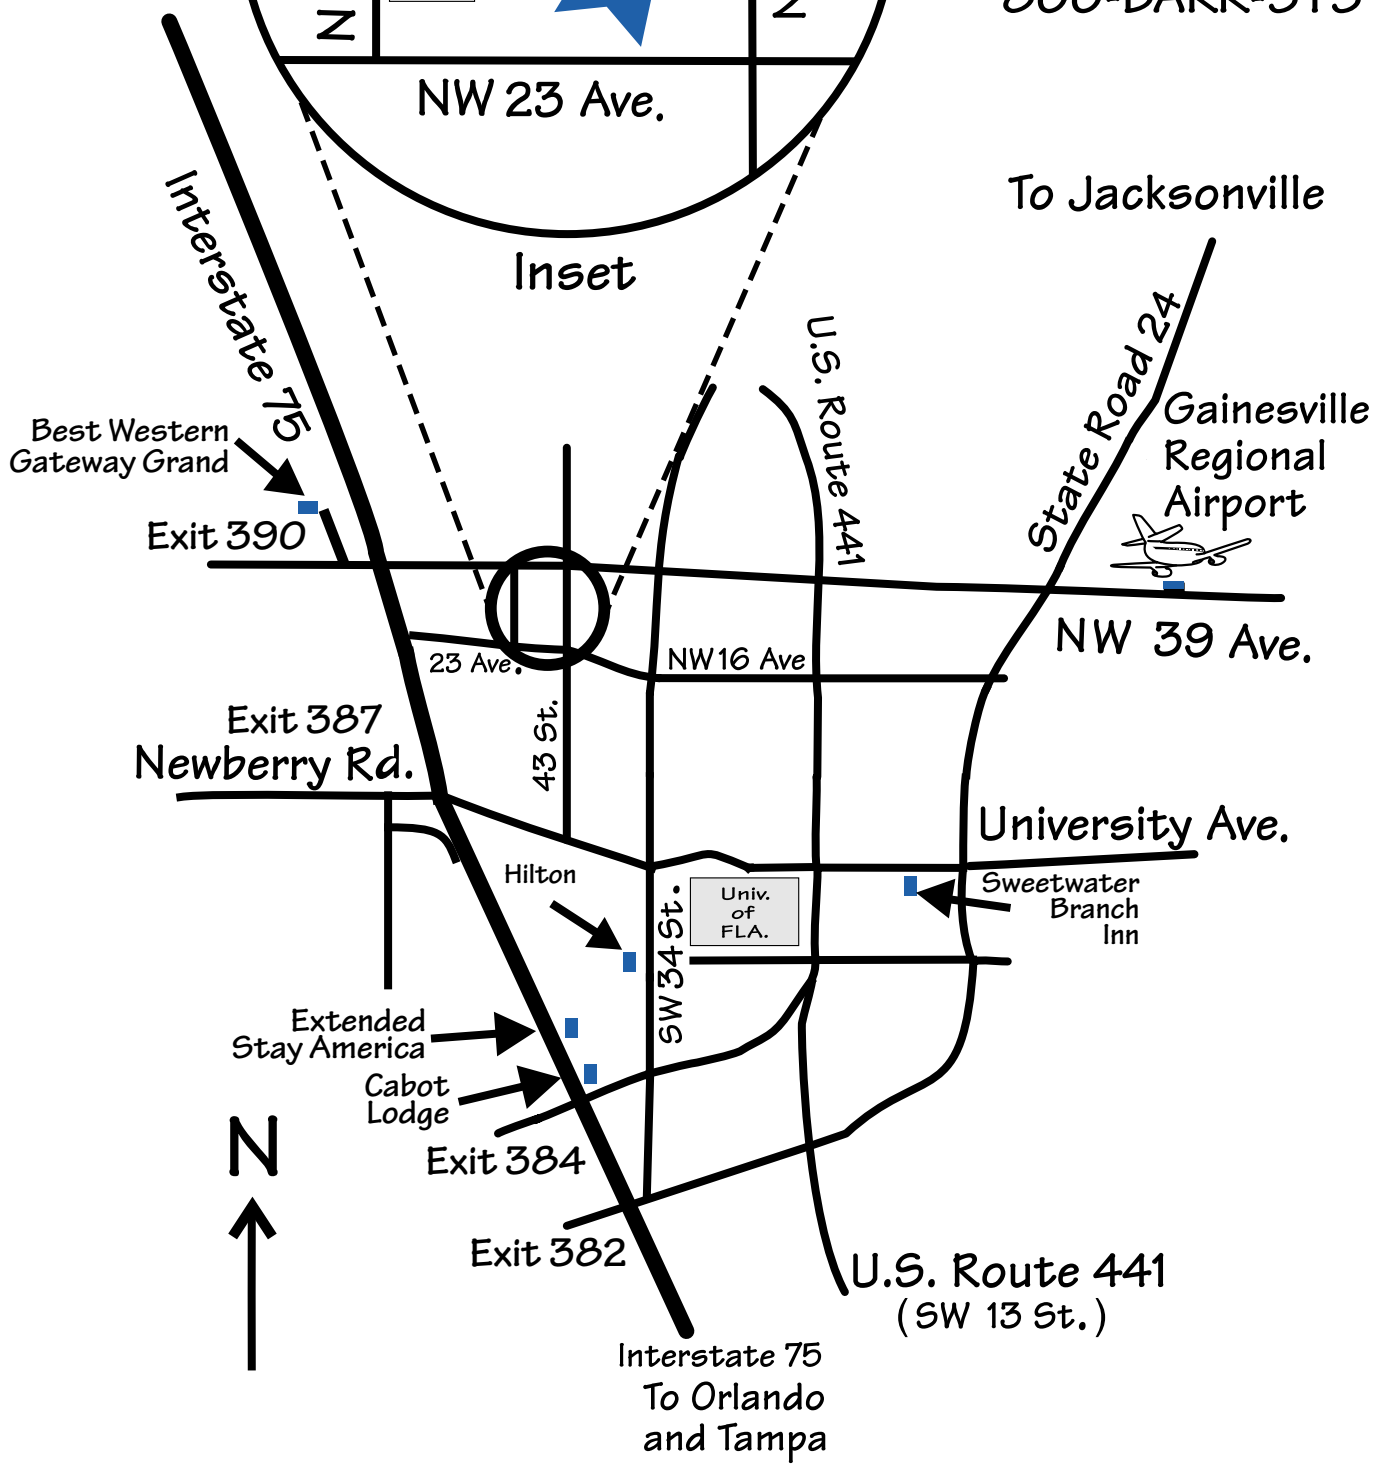

**Barr Systems**  
4500 NW 27 Ave.  
Gainesville, FL  
32606-7031  
+1-352-491-3100  
800-BARR-SYS

Inset

To Jacksonville

Best Western Gateway Grand

Exit 390

Exit 387  
Newberry Rd.

Extended Stay America  
Cabot Lodge

Exit 384

Exit 382

Interstate 75  
To Orlando  
and Tampa

State Road 24  
Gainesville  
Regional  
Airport

NW 39 Ave.

University Ave.

Sweetwater  
Branch  
Inn

Univ.  
of  
FLA.

U.S. Route 441  
(SW 13 St.)