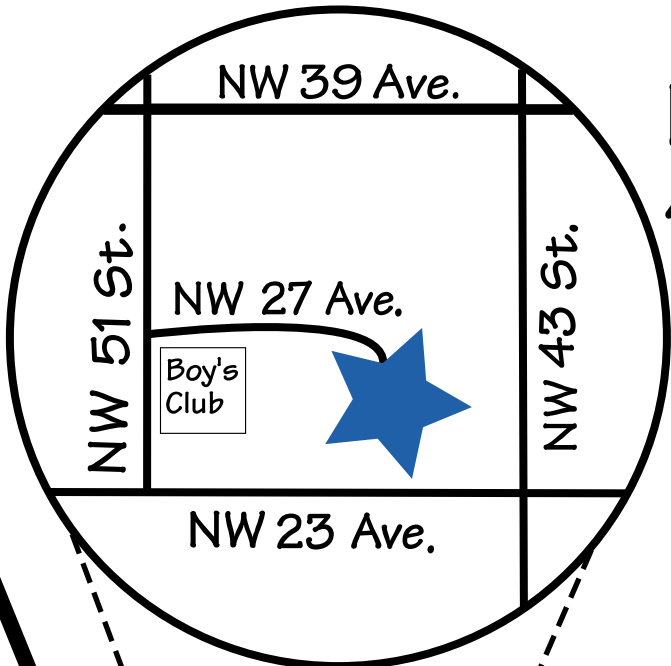

Barr Systems
4500 NW 27 Ave.
Gainesville, FL
32606-7031
+1-352-491-3100
800-BARR-SYS

Inset